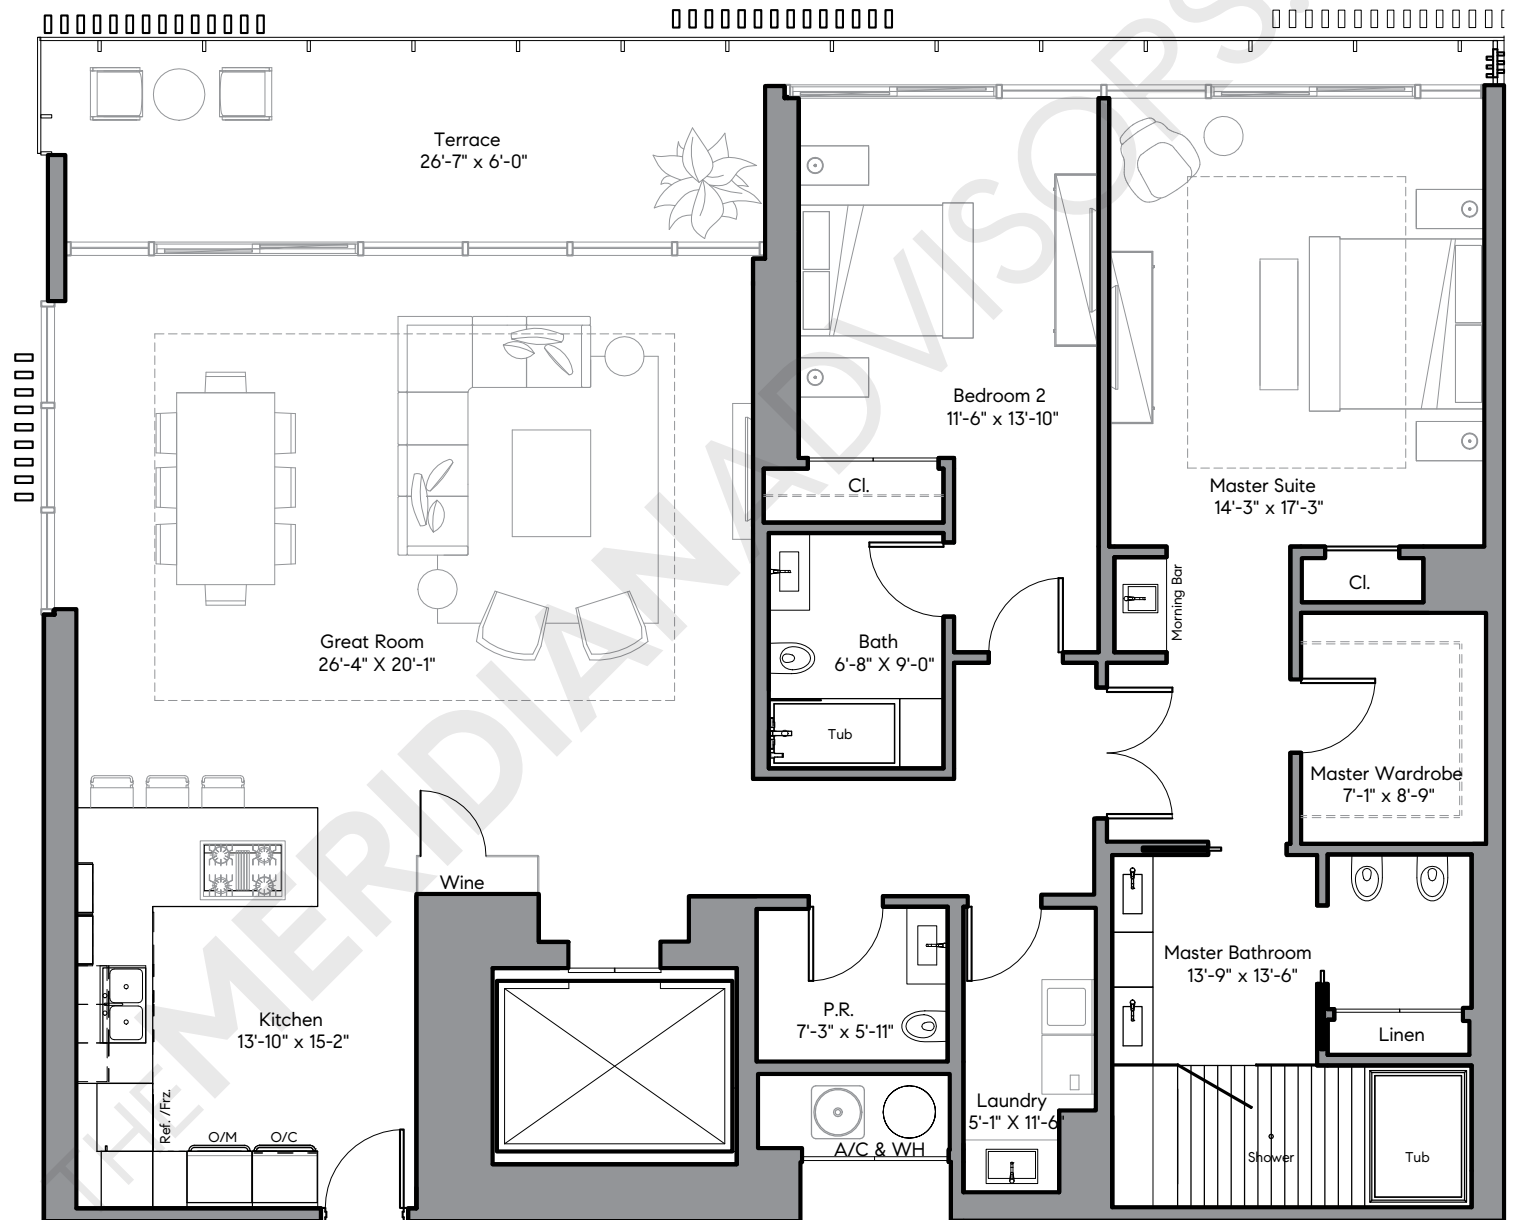

Ritz Carlton Residences Miami Beach

4701 N Meridian Avenue
Mid-Beach, Miami Beach

TheMeridianAdvisors.com
305.537.6795

Closing Homes, Opening Doors

Floor Plan B3

Residences 517, 617, 717, LPH17

2 Bedrooms
2.5 Bathrooms

Residence 517			
Area	Sq. Ft.	Sq. M.	
Int.	2,040	190	
Ext.	2,352	219	
Total	4,392	408	

Residences 617, 717 & LPH17			
Area	Sq. Ft.	Sq. M.	
Int.	2,040	190	
Ext.	212	20	
Total	2,252	209	

All dimensions are approximate and all floor plans and development plans are subject to change without notice.